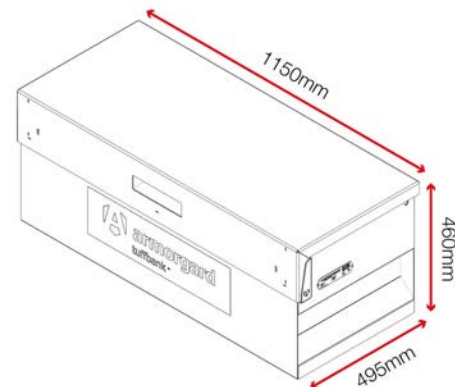

Weight	58kg
Colour	Black grey: RAL 7021
Suitable for	Vehicle
Finished coating	Powder coated
Material & thickness	2mm and 3mm steel
Quantity of keys	3 keys
Suitable for vehicle mounting	Yes
How are castors fitted?	Not applicable
Other sizes available	7 other sizes
Qty of shelves as standard	No

Dimensions - External dimensions includes protrusions

Optional extras - Contact Armorgard to find out more

Shelf SHE-4

PowerShelf SHE-P4-110

Castor Kit CASS6

Disclaimer: all dimensions and weights are approximate