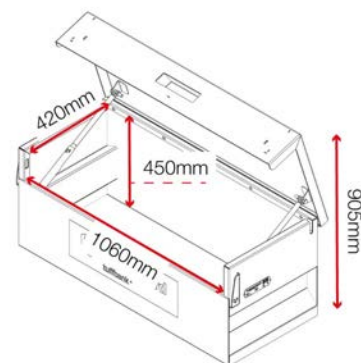

Weight	58kg
Colour	Black grey: RAL 7021
Suitable for	Vehicle
Finished coating	Powder coated
Material & thickness	2mm and 3mm steel
Quantity of keys	3 keys
Suitable for vehicle mounting	Yes
How are castors fitted?	Not applicable
Other sizes available	7 other sizes
Qty of shelves as standard	No

Dimensions - External dimensions includes protrusions

Optional extras - Contact Armorgard to find out more

Shelf SHE-4

PowerShelf SHE-P4-110

Castor Kit CASS6

Disclaimer: all dimensions and weights are approximate